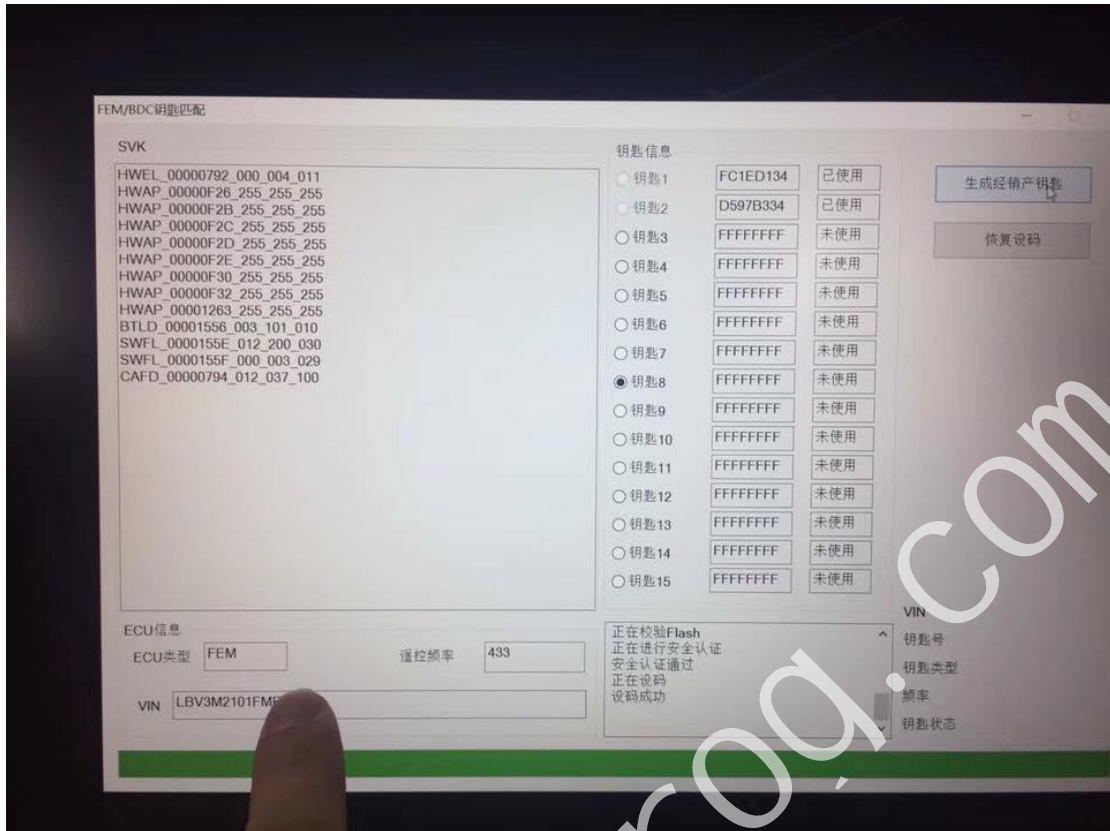

Complete procedure shown as below thumbnail