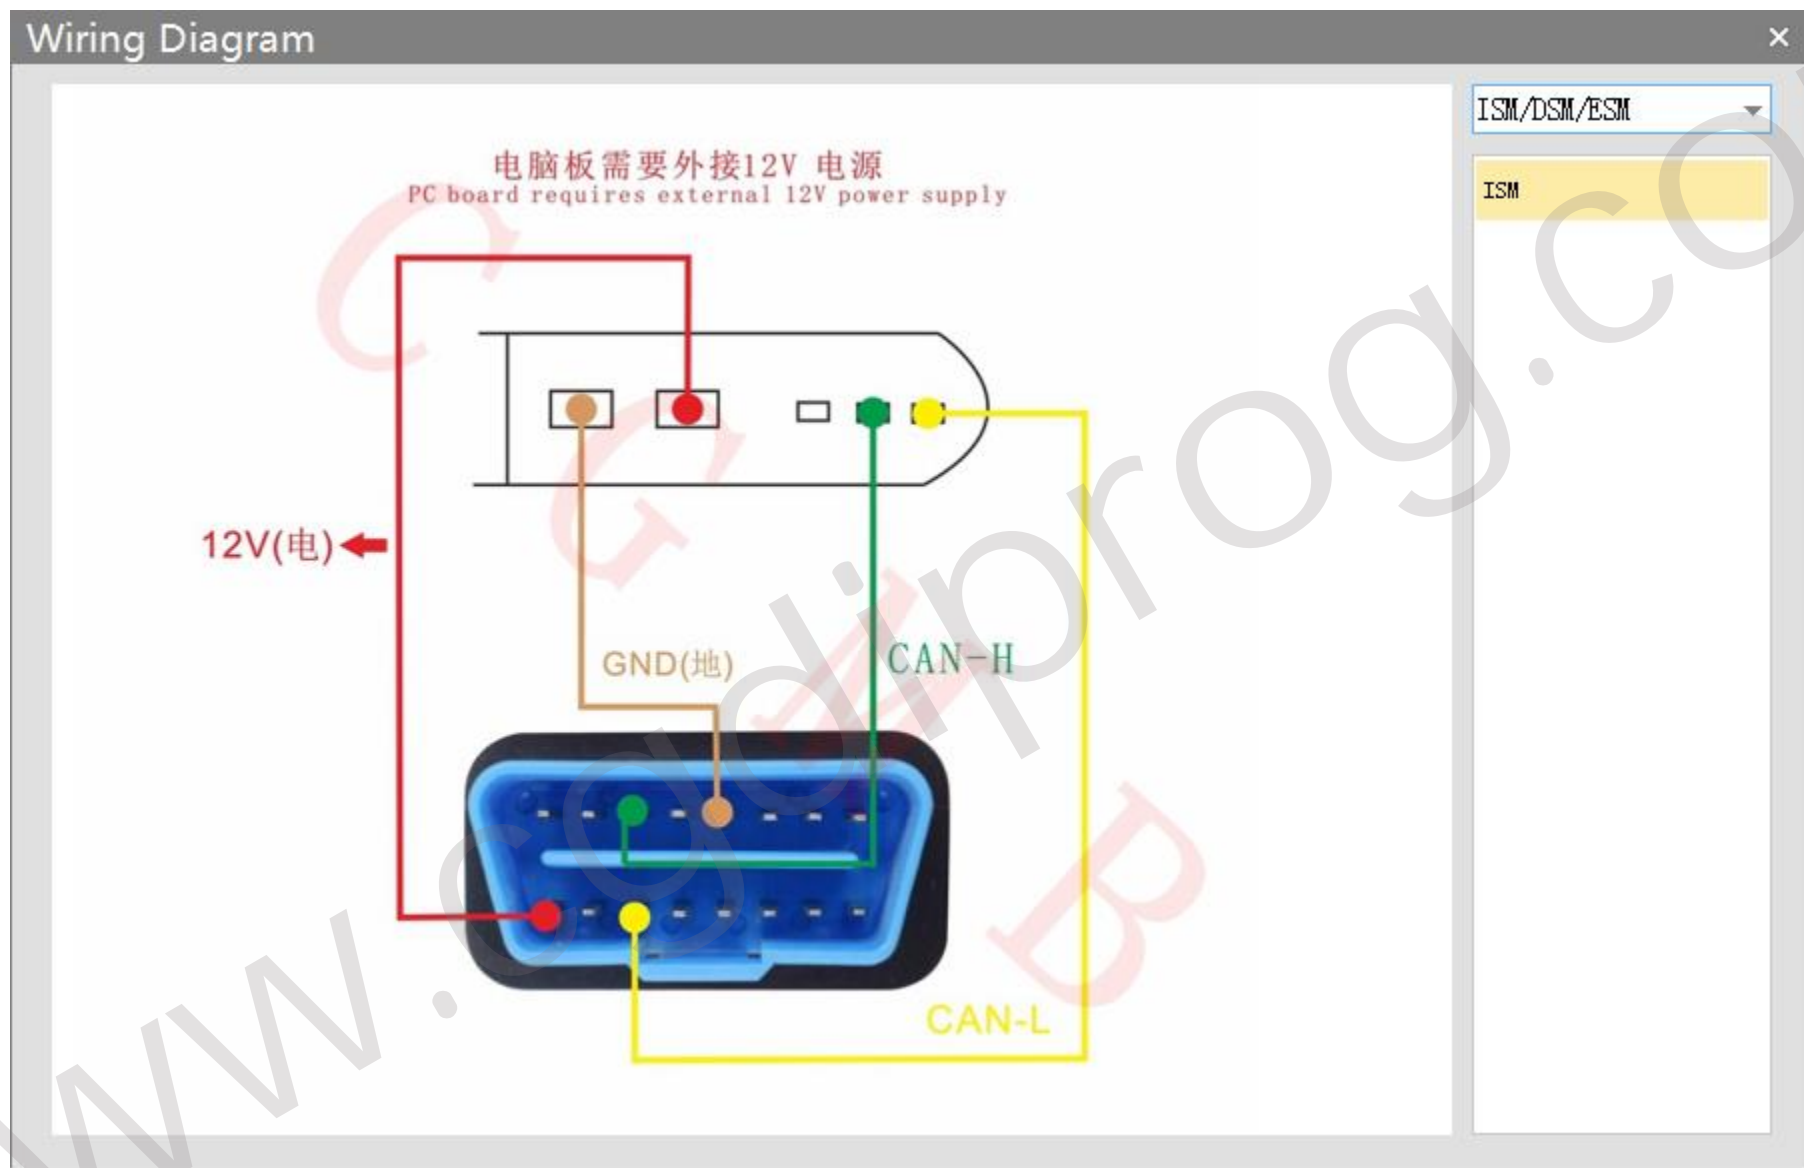

Software wiring diagram