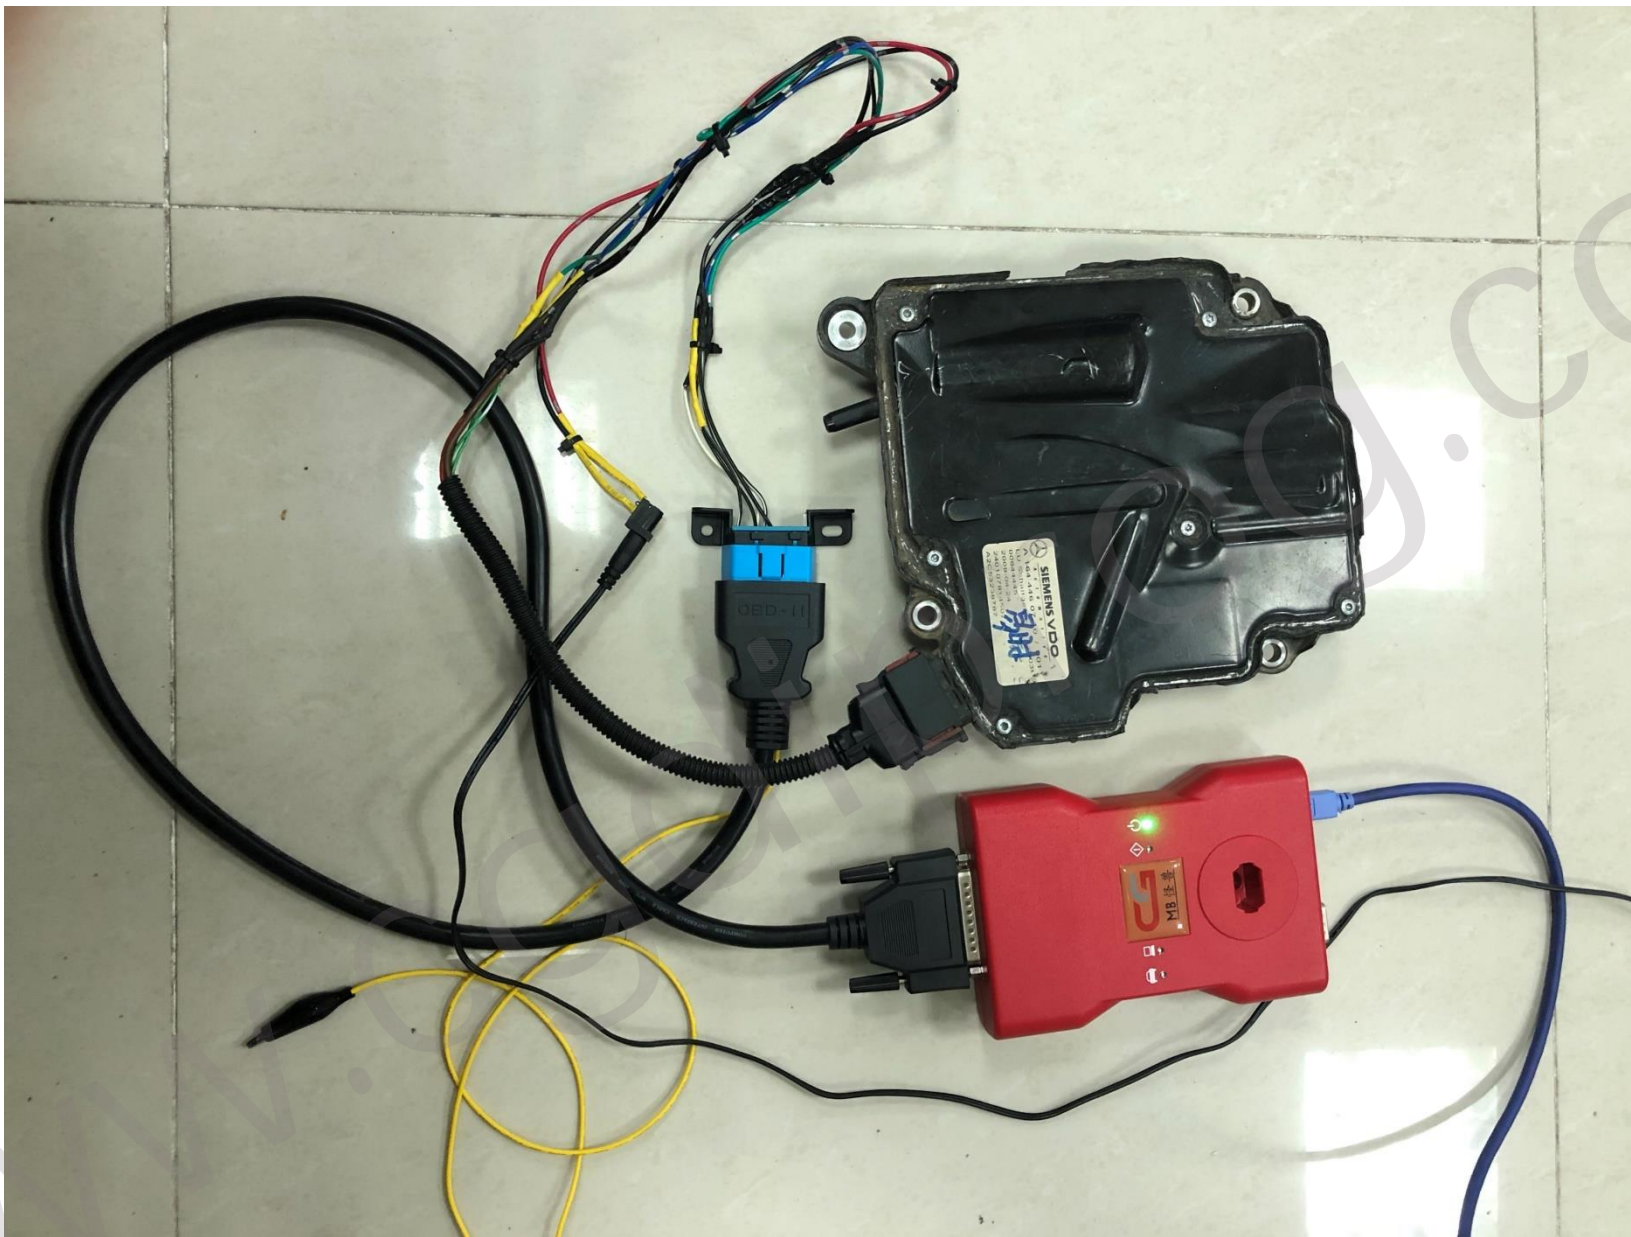

Software wiring diagram

Physical wiring diagram