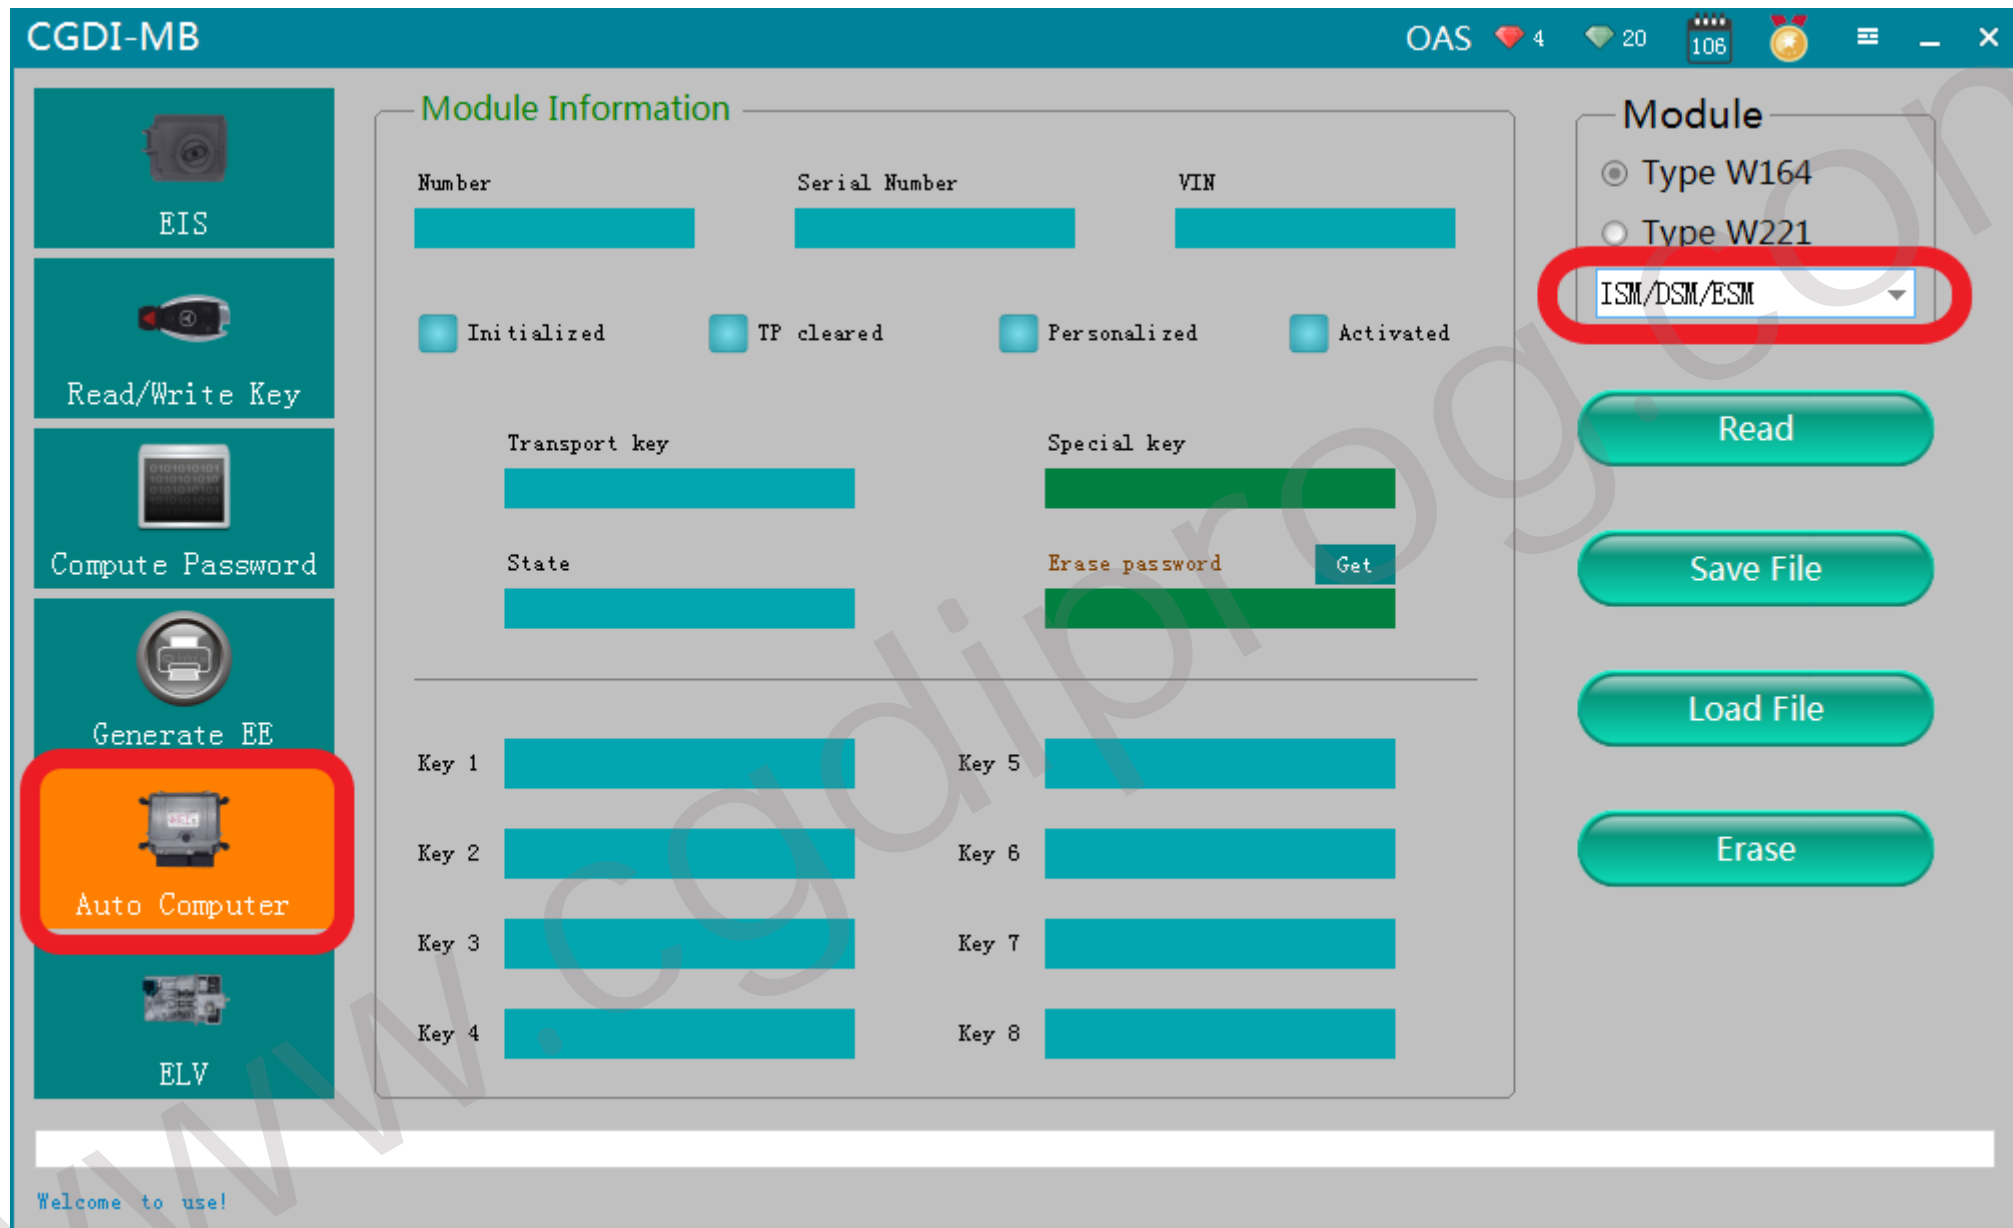

Gear computer pin

Open software, enter Auto computer, choose "Gear computer"